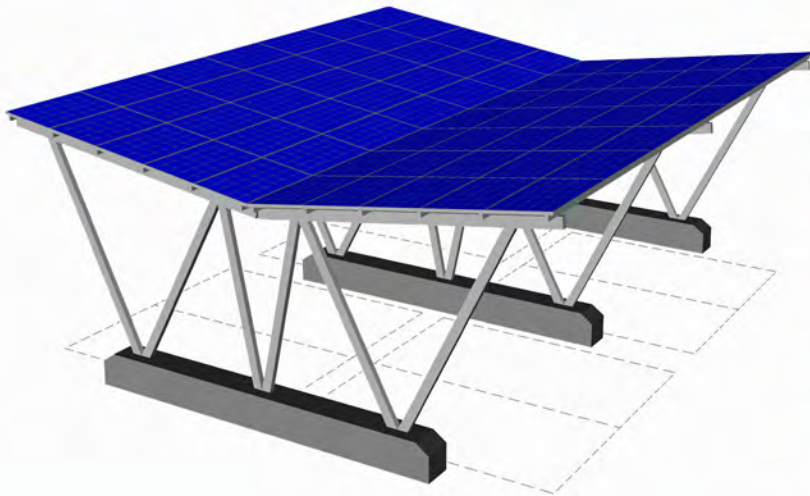

SOLAR SOLUTIONS

Linear analogs

SHADE SOLUTIONS

SYSTEM SIZE : 5 kw

OPERATING TIME : **12** hrs

SYSTEM SIZE : 10 kw

OPERATING TIME : **12** hrs

SHADE SOLUTIONS

SYSTEM SIZE : 25kw

OPERATING TIME : **12**hrs

**P.O Box 1404
Zip Code 11431
Riyadh, Saudi Arabia**

**T: +966 11 4723434,
F: +966 11 4725454**

**Building A08HB07
P.O Box 18489
Jabel Ali, Dubai, U.A.E**

**T: +971 4881 6462
F: +971 4881 6426**