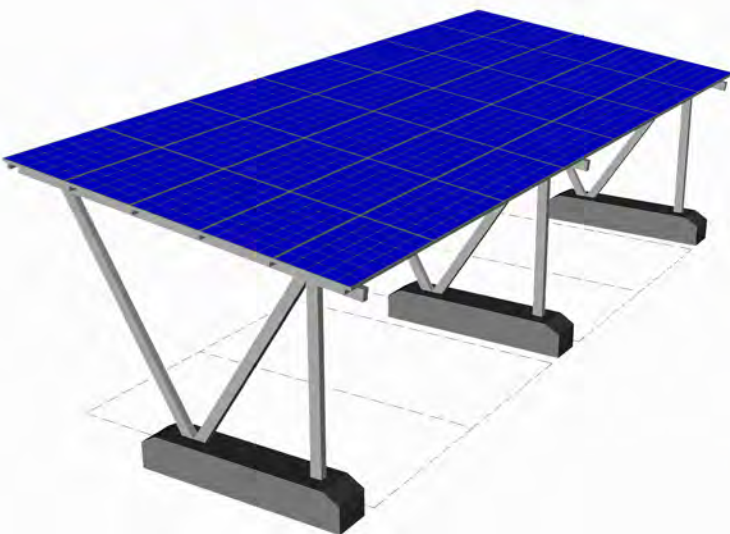

SOLAR SOLUTIONS

Linear analogs

SHADE SOLUTIONS

SYSTEM SIZE : 5 kw

OPERATING TIME : **12** hrs

SYSTEM SIZE : 10 kw

OPERATING TIME : **12** hrs

SHADE SOLUTIONS